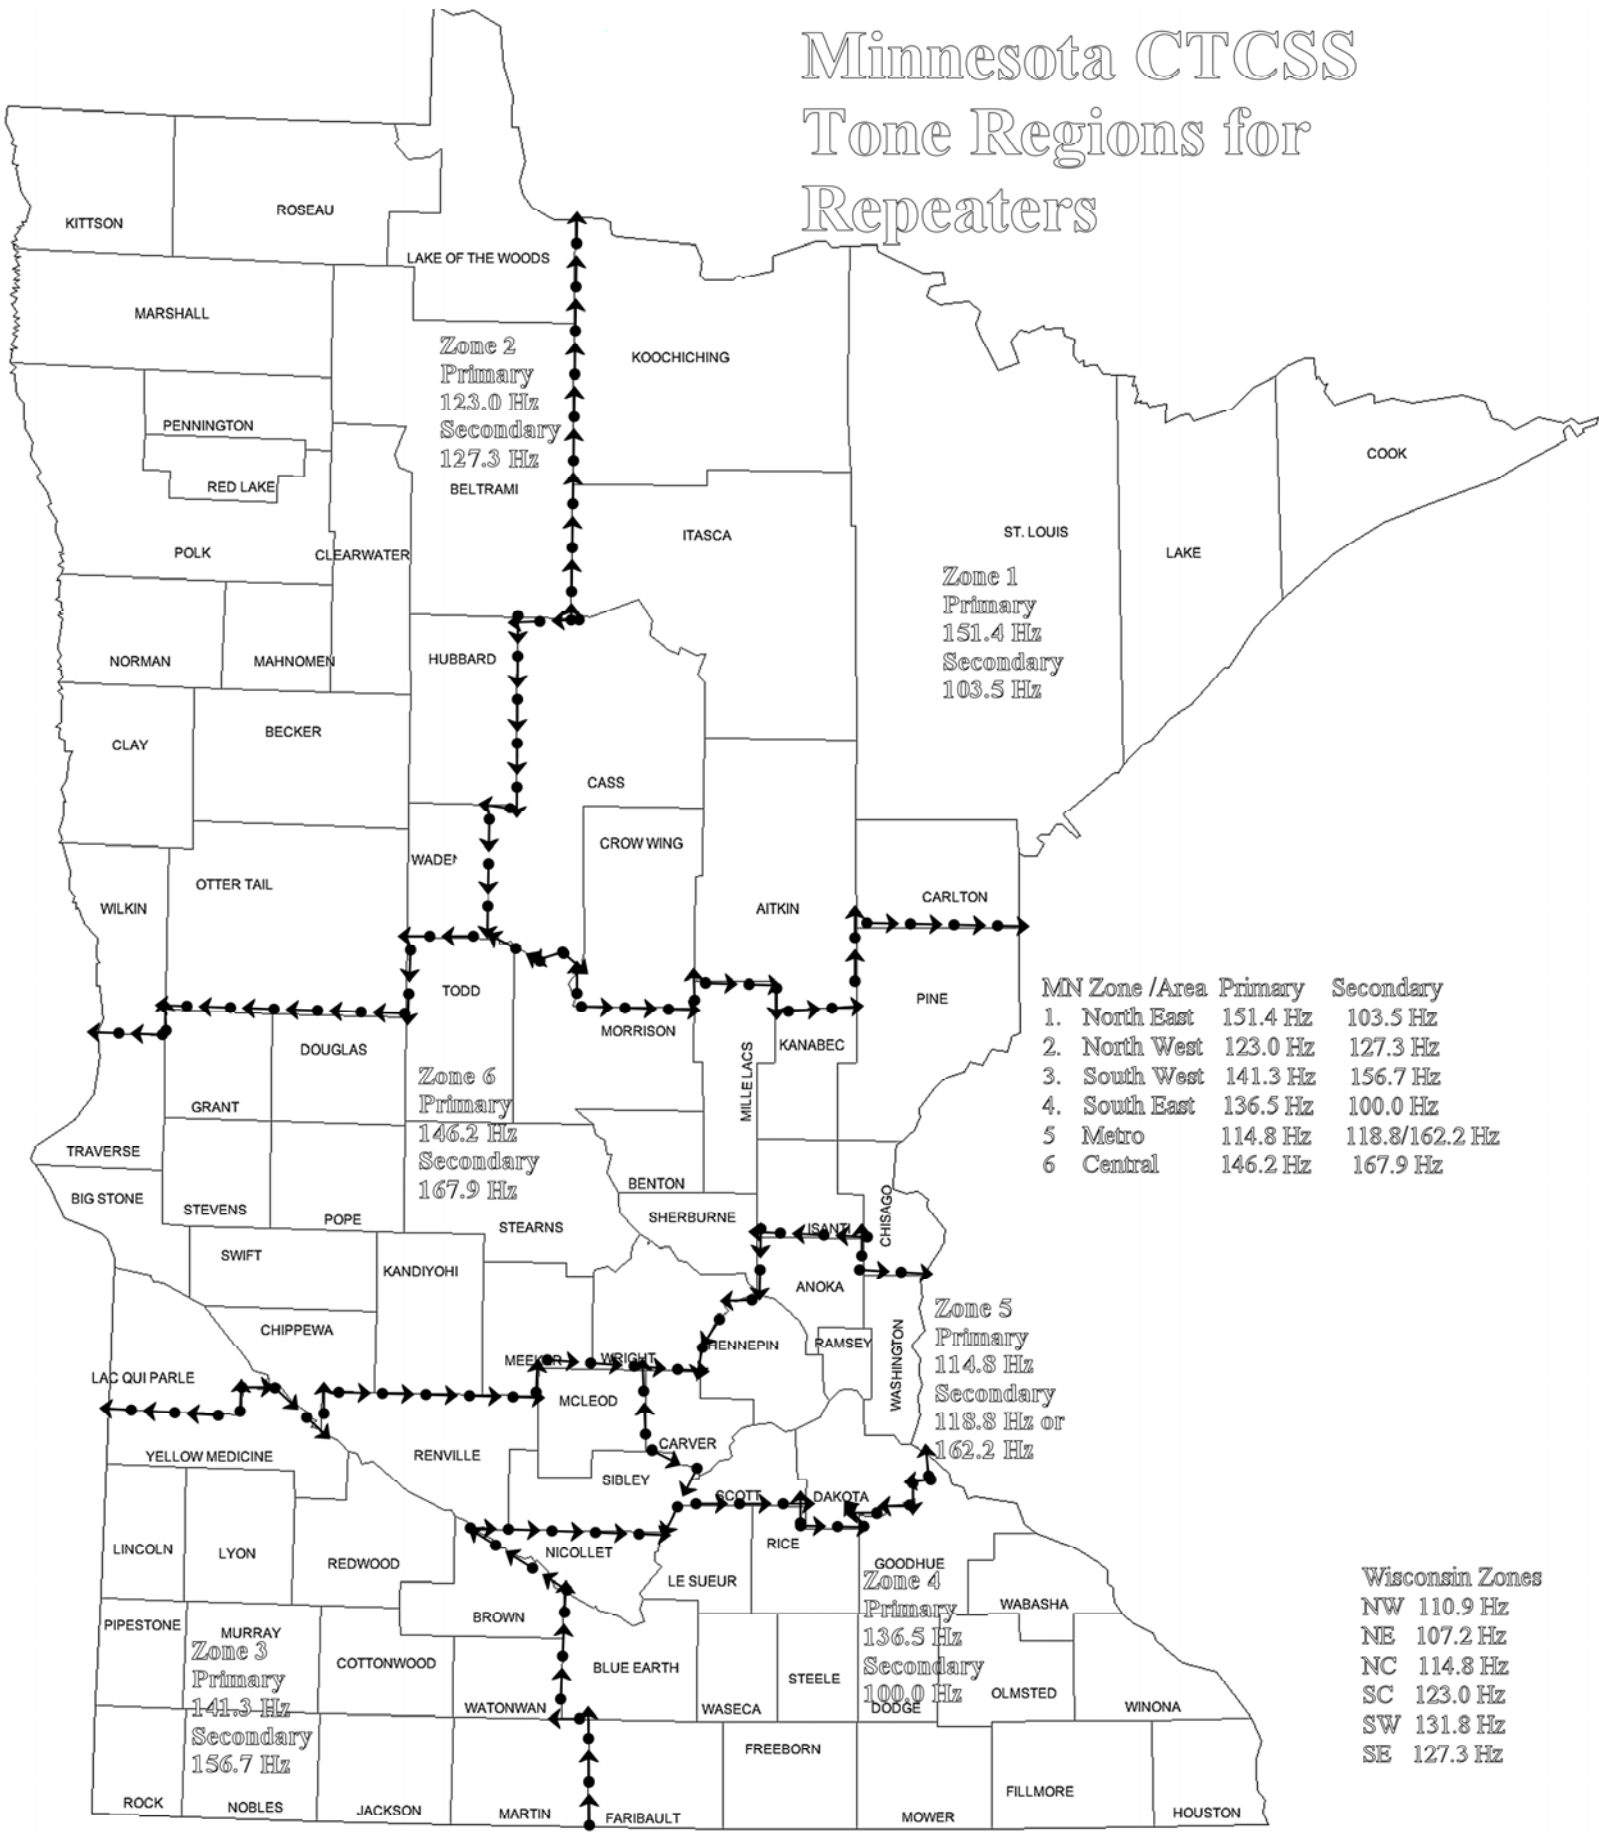

Minnesota CTCSS Tone Regions for Repeaters

MN Zone /Area	Primary	Secondary
1. North East	151.4 Hz	103.5 Hz
2. North West	123.0 Hz	127.3 Hz
3. South West	141.3 Hz	156.7 Hz
4. South East	136.5 Hz	100.0 Hz
5 Metro	114.8 Hz	118.8/162.2 Hz
6 Central	146.2 Hz	167.9 Hz

Wisconsin Zones

NW	110.9 Hz
NE	107.2 Hz
NC	114.8 Hz
SC	123.0 Hz
SW	131.8 Hz
SE	127.3 Hz